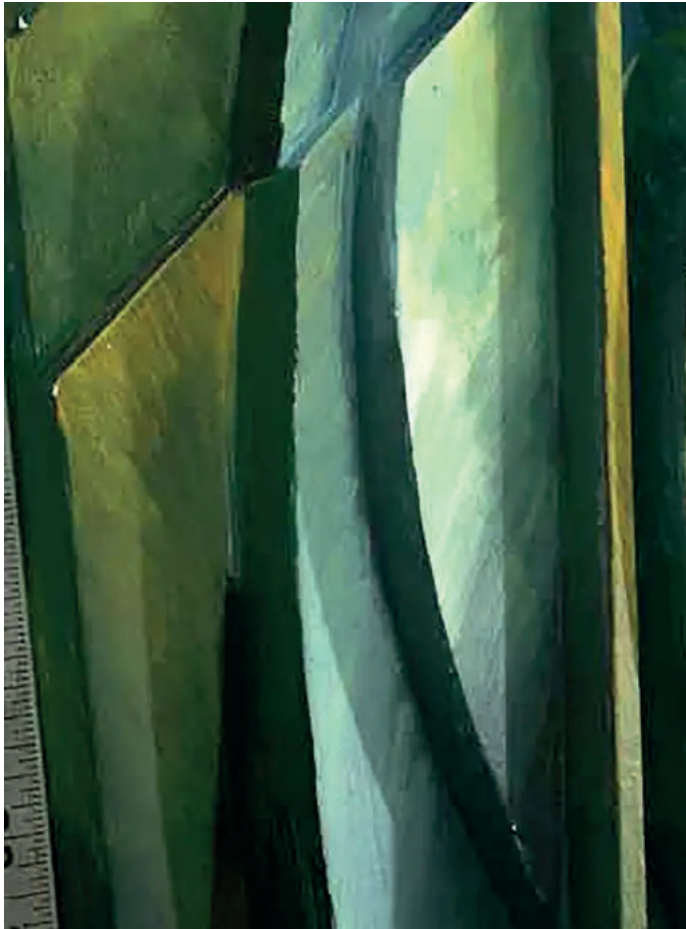

**YUROZ**  
EXCLUSIVE STUDIOS

# STILL LIFE WITH GUITAR

## Dimension:

36" x 48"

These new wall sculptures are hand painted with acrylic/oil on mixed media carved panel. The delivery time 3-5 months. Thickest dimension is 6". Approximate weight is 185 LB . Edition size 9.