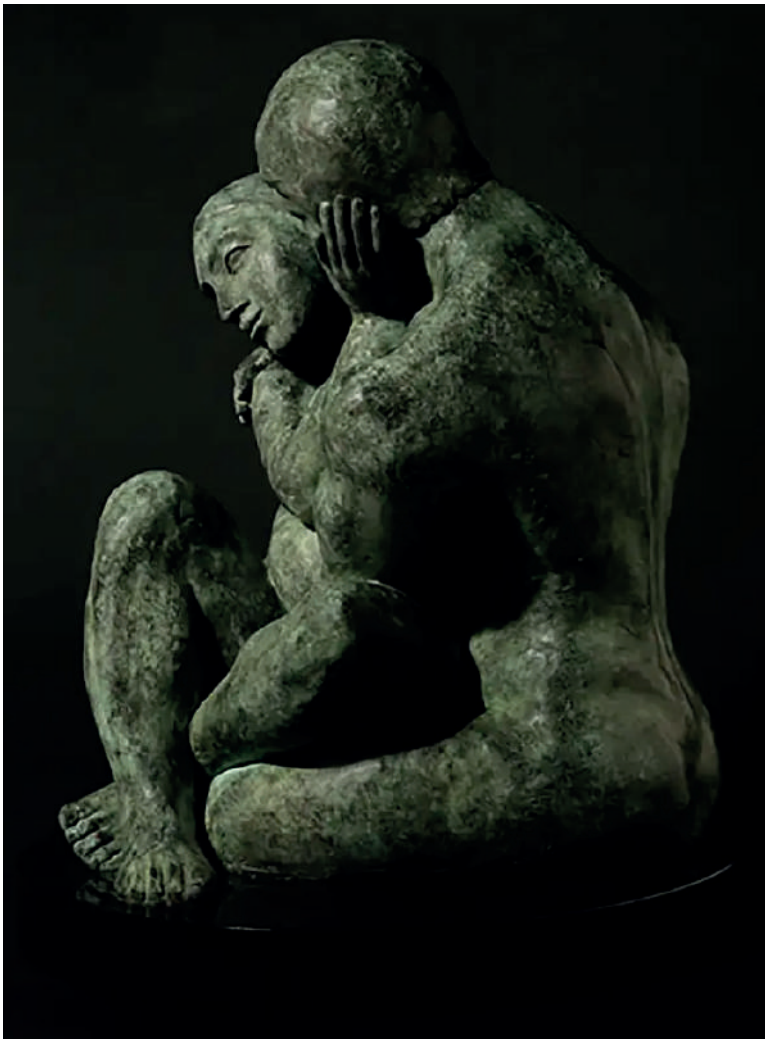

**YUROZ**  
EXCLUSIVE STUDIOS

# THE WHISPER

Dimension:

15" x 21"

After the passion comes the "Whisper". She has been open and vulnerable with him and he respects that trust by protecting her with his body as well as his emotion. His posture asserts his wide back and shoulders, thick musculature along the spine, hard thighs, and calves.